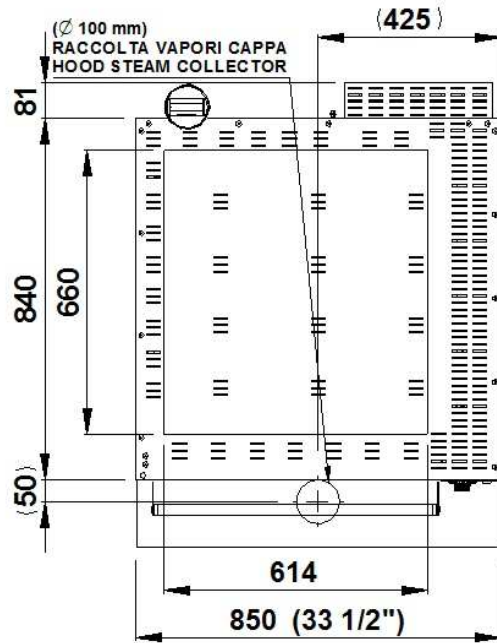

Masszeichnung

MORETTI Elektro-Pizzaofen iDeck PD 60.60

[Art. 493060060200-I]

TOP VIEW

REAR VIEW

RIGHT SIDE VIEW