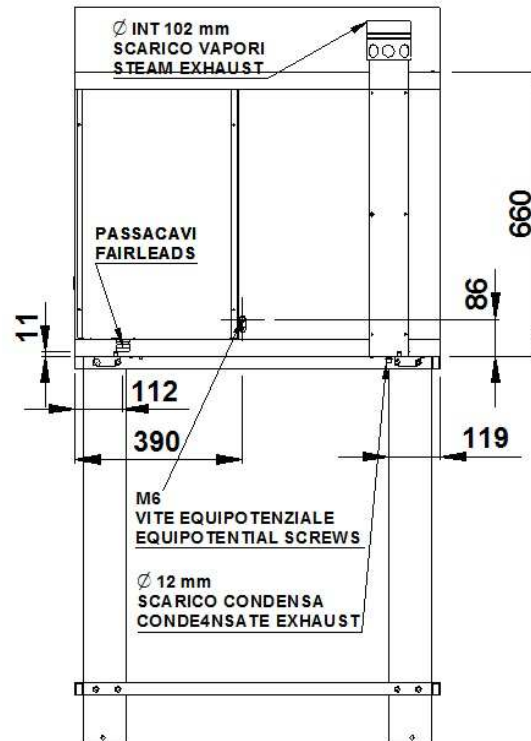

Masszeichnung

MORETTI Elektro-Pizzaofen iDeck PD 60.60

[Art. 493060060200-I]

TOP VIEW

REAR VIEW

RIGHT SIDE VIEW