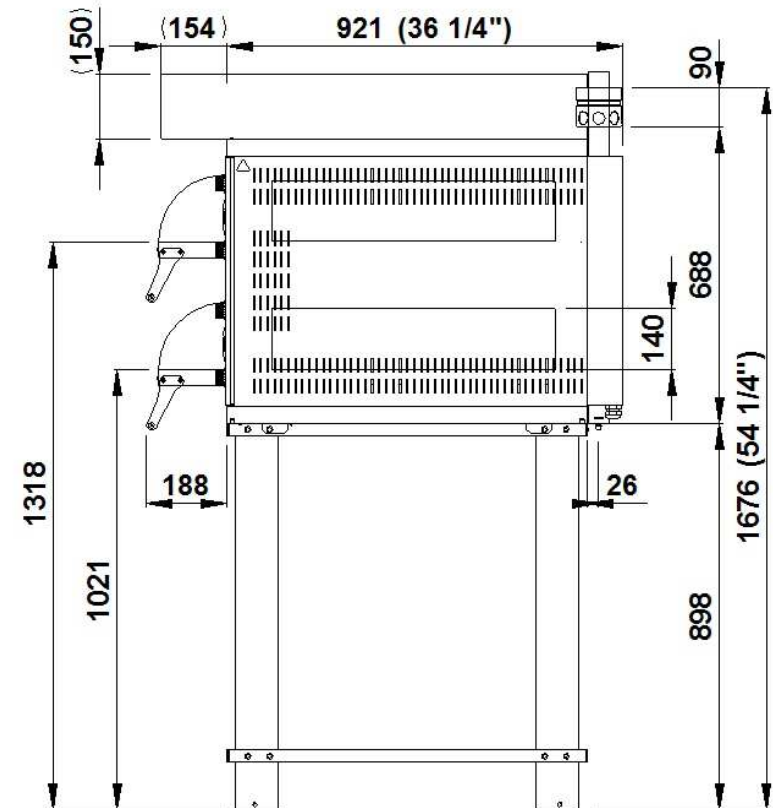

Masszeichnung

MORETTI Elektro-Pizzaofen iDeck PD 60.60

[Art. 493060060200-I]

TOP VIEW

REAR VIEW

RIGHT SIDE VIEW