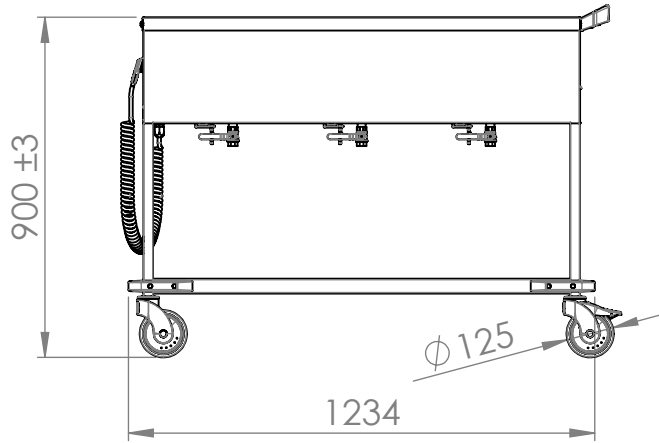

1	322.076.21										
Index	Rev.-No.	Description of modification							Date	Name	
B.PRO		Scale	M 1:20	Group	100	Status	freigegeben	Document type	KDI	Std. paper-size	A4
				Material				Surface			
Tolerances according to ISO 2768-cL		Date		Name		Document item-no.					
		Drawn		27.08.2021		MaricD		2000250931.03			
		Checked		04.10.2021		SüßmannH		SAP material-no.			
		Approved		04.10.2021		SüßmannH		00572154			
Origin		Description									
		SAW 3									