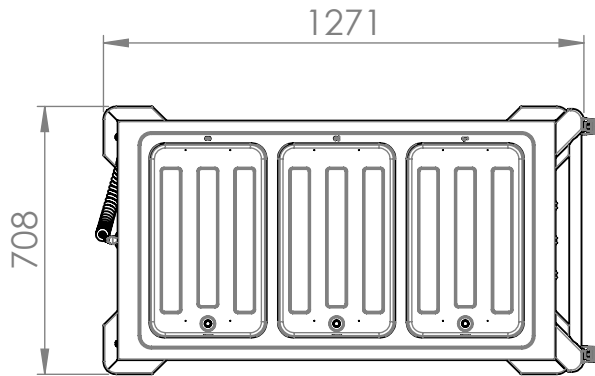

1	322.076.21										
Index	Rev.-No.	Description of modification							Date	Name	
B.PRO		Scale	M 1:20	Group	100	Status	freigegeben	Document type	KDI	Std. paper-size	A4
				Material				Surface			
Tolerances according to ISO 2768-cL		Date		Name		Document item-no.					
		Drawn		27.08.2021		MaricD		2000250931.03			
		Checked		04.10.2021		SüßmannH		SAP material-no.			
		Approved		04.10.2021		SüßmannH		00572154			
Origin		Description									
		SAW 3									