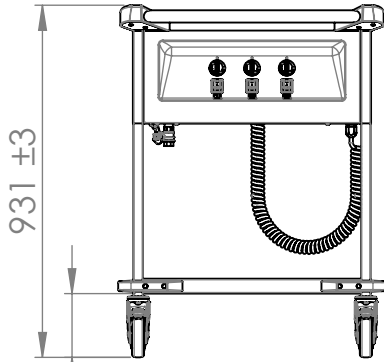

1	322.076.21										
Index	Rev.-No.	Description of modification							Date	Name	
B.PRO		Scale	M 1:20	Group	100	Status	freigegeben	Document type	KDI	Std. paper-size	A4
				Material				Surface			
Tolerances according to ISO 2768-cL		Date		Name		Document item-no.					
		Drawn		27.08.2021		MaricD		2000250931.03			
		Checked		04.10.2021		SüßmannH		SAP material-no.			
		Approved		04.10.2021		SüßmannH		00572154			
Origin		Description									
		SAW 3									